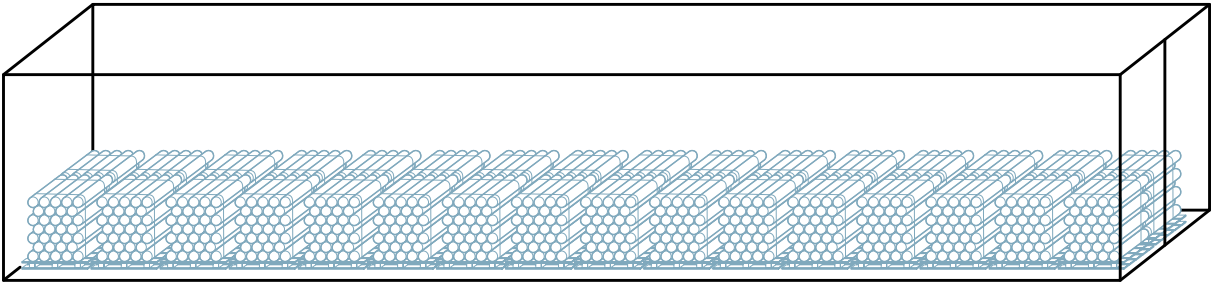

Mulch films - Packaging