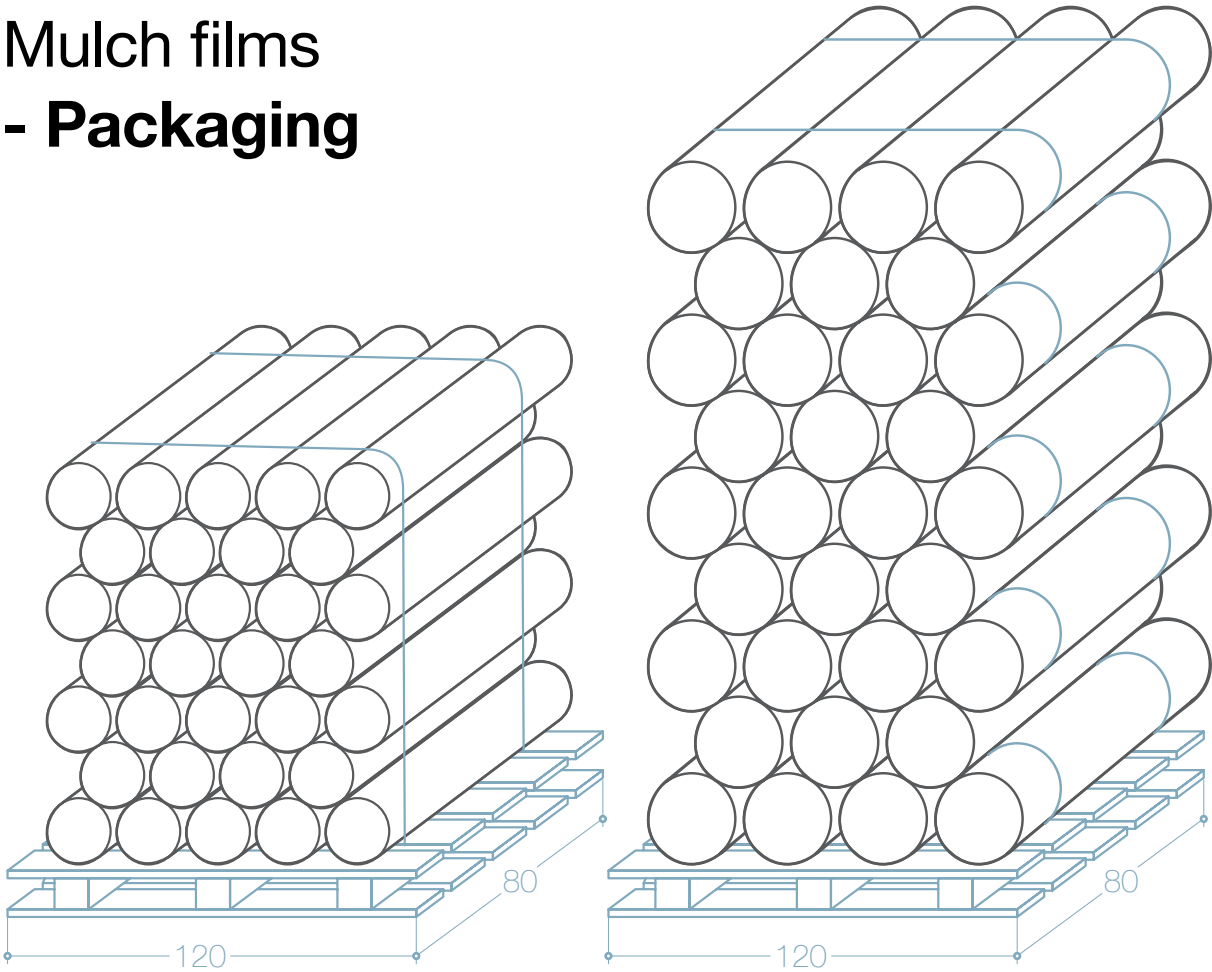

Mulch films - Packaging