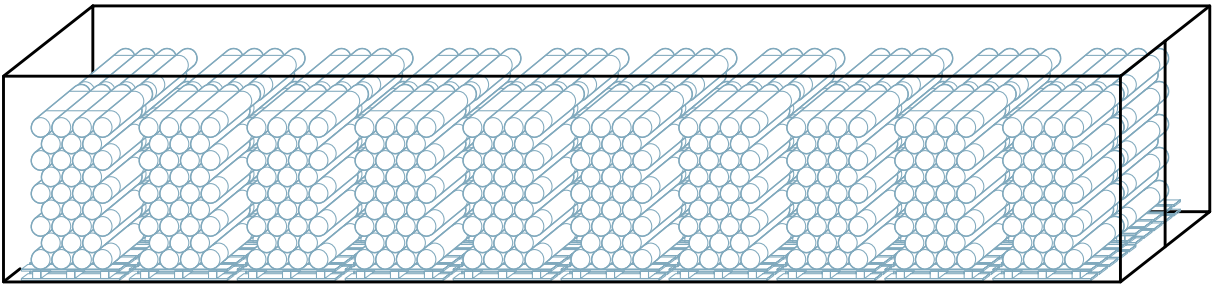

Mulch films - Packaging